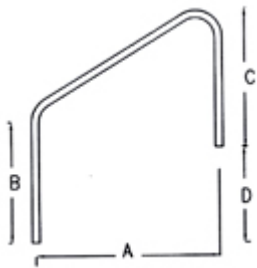

Hand Rails

Ash

Item #	Description	A	B	C	D
SS-HRAS-48	2 Bend handrail Deluxe Rai	48"	35"	35"	25"
SS-HRAS-60	2 Bend handrail Deluxe Rai	60"	35"	35"	25"
SS-HRAS-72	2 Bend handrail Deluxe Rai	72"	35"	35"	34"
SL-HRAS-48	2 Bend handrail Slim Rail	48"	35"	35"	25"
SL-HRAS-60	2 Bend handrail Slim Rail	60"	35"	35"	25"
SL-HRAS-72	2 Bend handrail Slim Rail	72"	35"	35"	34"

Oak

Item #	Description	A	B	C	D	E
SS-HROS-48	3 Bend handrail Deluxe Rail	48"	35"	35"	25"	18"
SS-HROS-60	3 Bend handrail Deluxe Rail	60"	35"	35"	34"	24"
SS-HROS-66	3 Bend handrail Deluxe Rail	66"	35"	35"	34"	24"
SS-HROS-72	3 Bend handrail Deluxe Rail	72"	35"	35"	34"	24"
SS-HROS-78	3 Bend handrail Deluxe Rail	78"	35"	35"	34"	24"
SS-HROS-84	3 Bend handrail Deluxe Rail	84"	35"	35"	40"	24"
SS-HROS-96	3 Bend handrail Deluxe Rail	96"	35"	35"	40"	24"
SL-HROS-48	3 Bend handrail Slim Rail	48"	35"	35"	25"	18"
SL-HROS-60	3 Bend handrail Slim Rail	60"	35"	35"	34"	24"
SL-HROS-66	3 Bend handrail Slim Rail	66"	35"	35"	34"	24"
SL-HROS-72	3 Bend handrail Slim Rail	72"	35"	35"	34"	24"
SL-HROS-78	3 Bend handrail Slim Rail	78"	35"	35"	34"	24"
SL-HROS-84	3 Bend handrail Slim Rail	84"	35"	35"	40"	24"
SL-HROS-96	3 Bend handrail Slim Rail	96"	35"	35"	40"	24"

Spruce

Item #	Description	A	B	C
SS-HRSS-8	8" Dip to pool Deluxe Rail	35"	8"	50"
SL-HRSS-8	8" Dip to pool Slim Rail	35"	8"	50"

Willow

Item #	Description	A	B	C
SS-HRWS-8	8" Return to deck Deluxe Rail	35"	8"	50"
SL-HRWS-8	8" Return to deck Slim Rail	35"	8"	50"

Birch

Item #	Description	A	B	C
SS-GRBS-8	8" Figure 4 (pair) Deluxe Rail	33"	8"	25"
SL-GRBS-8	8" Figure 4 (pair) Slim Rail	33"	8"	25"