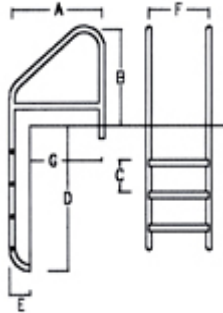

Ladders

24" Commercial X-Braced

	Description	A	B	C	D	E	F	G
Slim Rail (1.5" O.D) - C/W LOGO TREADS	SL_CLLT2-24 2 Tread 24"	24"	30"	10"	25"	7"	20"	18"
	SL_CLLT3-24 3 Tread 24"	24"	30"	10"	35"	7"	20"	18"
	SL_CLLT4-24 4 Tread 24"	24"	30"	10"	45"	7"	20"	18"
	SL_CLLT5-24 5 Tread 24"	24"	30"	10"	55"	7"	20"	18"
	SS_CLLT2-24 2 Tread 24"	24"	30"	10"	25"	7"	20"	18"
Deluxe Rail (1.9" O.D) - C/W LOGO TREADS	SS_CLLT3-24 3 Tread 24"	24"	30"	10"	35"	7"	20"	18"
	SS_CLLT4-24 4 Tread 24"	24"	30"	10"	45"	7"	20"	18"
	SS_CLLT5-24 5 Tread 24"	24"	30"	10"	55"	7"	20"	18"
	SL_CLST2-24 2 Tread 24"	24"	30"	10"	25"	7"	20"	18"
	SL_CLST3-24 3 Tread 24"	24"	30"	10"	35"	7"	20"	18"
Slim Rail (1.5" O.D) - C/W STAINLESS STEEL TREADS	SL_CLST4-24 4 Tread 24"	24"	30"	10"	45"	7"	20"	18"
	SL_CLST5-24 5 Tread 24"	24"	30"	10"	55"	7"	20"	18"
	SS_CLST2-24 2 Tread 24"	24"	30"	10"	25"	7"	20"	18"
	SS_CLST3-24 3 Tread 24"	24"	30"	10"	35"	7"	20"	18"
	SS_CLST4-24 4 Tread 24"	24"	30"	10"	45"	7"	20"	18"
Deluxe Rail (1.9" O.D) - C/W STAINLESS STEEL TREADS	SS_CLST5-24 5 Tread 24"	24"	30"	10"	55"	7"	20"	18"