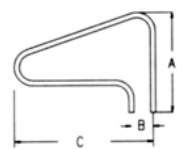

Hand Rails

Ash

Item #	Description	A	B	C	D
SS-HRAS-48	2 Bend handrail Deluxe Rai	48"	35"	35"	25"
SS-HRAS-60	2 Bend handrail Deluxe Rai	60"	35"	35"	25"
SS-HRAS-72	2 Bend handrail Deluxe Rai	72"	35"	35"	34"
SL-HRAS-48	2 Bend handrail Slim Rail	48"	35"	35"	25"
SL-HRAS-60	2 Bend handrail Slim Rail	60"	35"	35"	25"
SL-HRAS-72	2 Bend handrail Slim Rail	72"	35"	35"	34"

Oak

Item #	Description	A	B	C	D	E
SS-HROS-48	3 Bend handrail Deluxe Rail	48"	35"	35"	25"	18"
SS-HROS-60	3 Bend handrail Deluxe Rail	60"	35"	35"	34"	24"
SS-HROS-66	3 Bend handrail Deluxe Rail	66"	35"	35"	34"	24"
SS-HROS-72	3 Bend handrail Deluxe Rail	72"	35"	35"	34"	24"
SS-HROS-78	3 Bend handrail Deluxe Rail	78"	35"	35"	34"	24"
SS-HROS-84	3 Bend handrail Deluxe Rail	84"	35"	35"	40"	24"
SS-HROS-96	3 Bend handrail Deluxe Rail	96"	35"	35"	40"	24"
SL-HROS-48	3 Bend handrail Slim Rail	48"	35"	35"	25"	18"
SL-HROS-60	3 Bend handrail Slim Rail	60"	35"	35"	34"	24"
SL-HROS-66	3 Bend handrail Slim Rail	66"	35"	35"	34"	24"
SL-HROS-72	3 Bend handrail Slim Rail	72"	35"	35"	34"	24"
SL-HROS-78	3 Bend handrail Slim Rail	78"	35"	35"	34"	24"
SL-HROS-84	3 Bend handrail Slim Rail	84"	35"	35"	40"	24"
SL-HROS-96	3 Bend handrail Slim Rail	96"	35"	35"	40"	24"

Spruce

Item #	Description	A	B	C
SS-HRSS-8	8" Dip to pool Deluxe Rail	35"	8"	50"
SL-HRSS-8	8" Dip to pool Slim Rail	35"	8"	50"

Willow

Item #	Description	A	B	C
SS-HRWS-8	8" Return to deck Deluxe Rail	35"	8"	50"
SL-HRWS-8	8" Return to deck Slim Rail	35"	8"	50"

Birch

Item #	Description	A	B	C
SS-GRBS-8	8" Figure 4 (pair) Deluxe Rail	33"	8"	25"
SL-GRBS-8	8" Figure 4 (pair) Slim Rail	33"	8"	25"