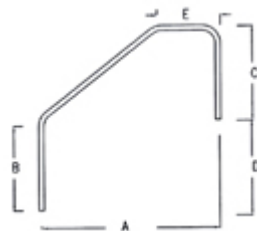

Hand Rails

Ash

Item #	Description	A	B	C	D
SS-HRAS-48	2 Bend handrail Deluxe Rai	48"	35"	35"	25"
SS-HRAS-60	2 Bend handrail Deluxe Rai	60"	35"	35"	25"
SS-HRAS-72	2 Bend handrail Deluxe Rai	72"	35"	35"	34"
SL-HRAS-48	2 Bend handrail Slim Rail	48"	35"	35"	25"
SL-HRAS-60	2 Bend handrail Slim Rail	60"	35"	35"	25"
SL-HRAS-72	2 Bend handrail Slim Rail	72"	35"	35"	34"

Oak

Item #	Description	A	B	C	D	E
SS-HROS-48	3 Bend handrail Deluxe Rail	48"	35"	35"	25"	18"
SS-HROS-60	3 Bend handrail Deluxe Rail	60"	35"	35"	34"	24"
SS-HROS-66	3 Bend handrail Deluxe Rail	66"	35"	35"	34"	24"
SS-HROS-72	3 Bend handrail Deluxe Rail	72"	35"	35"	34"	24"
SS-HROS-78	3 Bend handrail Deluxe Rail	78"	35"	35"	34"	24"
SS-HROS-84	3 Bend handrail Deluxe Rail	84"	35"	35"	40"	24"
SS-HROS-96	3 Bend handrail Deluxe Rail	96"	35"	35"	40"	24"
SL-HROS-48	3 Bend handrail Slim Rail	48"	35"	35"	25"	18"
SL-HROS-60	3 Bend handrail Slim Rail	60"	35"	35"	34"	24"
SL-HROS-66	3 Bend handrail Slim Rail	66"	35"	35"	34"	24"
SL-HROS-72	3 Bend handrail Slim Rail	72"	35"	35"	34"	24"
SL-HROS-78	3 Bend handrail Slim Rail	78"	35"	35"	34"	24"
SL-HROS-84	3 Bend handrail Slim Rail	84"	35"	35"	40"	24"
SL-HROS-96	3 Bend handrail Slim Rail	96"	35"	35"	40"	24"

Spruce

Item #	Description	A	B	C
SS-HRSS-8	8" Dip to pool Deluxe Rail	35"	8"	50"
SL-HRSS-8	8" Dip to pool Slim Rail	35"	8"	50"

Willow

Item #	Description	A	B	C
SS-HRWS-8	8" Return to deck Deluxe Rail	35"	8"	50"
SL-HRWS-8	8" Return to deck Slim Rail	35"	8"	50"

Birch

Item #	Description	A	B	C
SS-GRBS-8	8" Figure 4 (pair) Deluxe Rail	33"	8"	25"
SL-GRBS-8	8" Figure 4 (pair) Slim Rail	33"	8"	25"